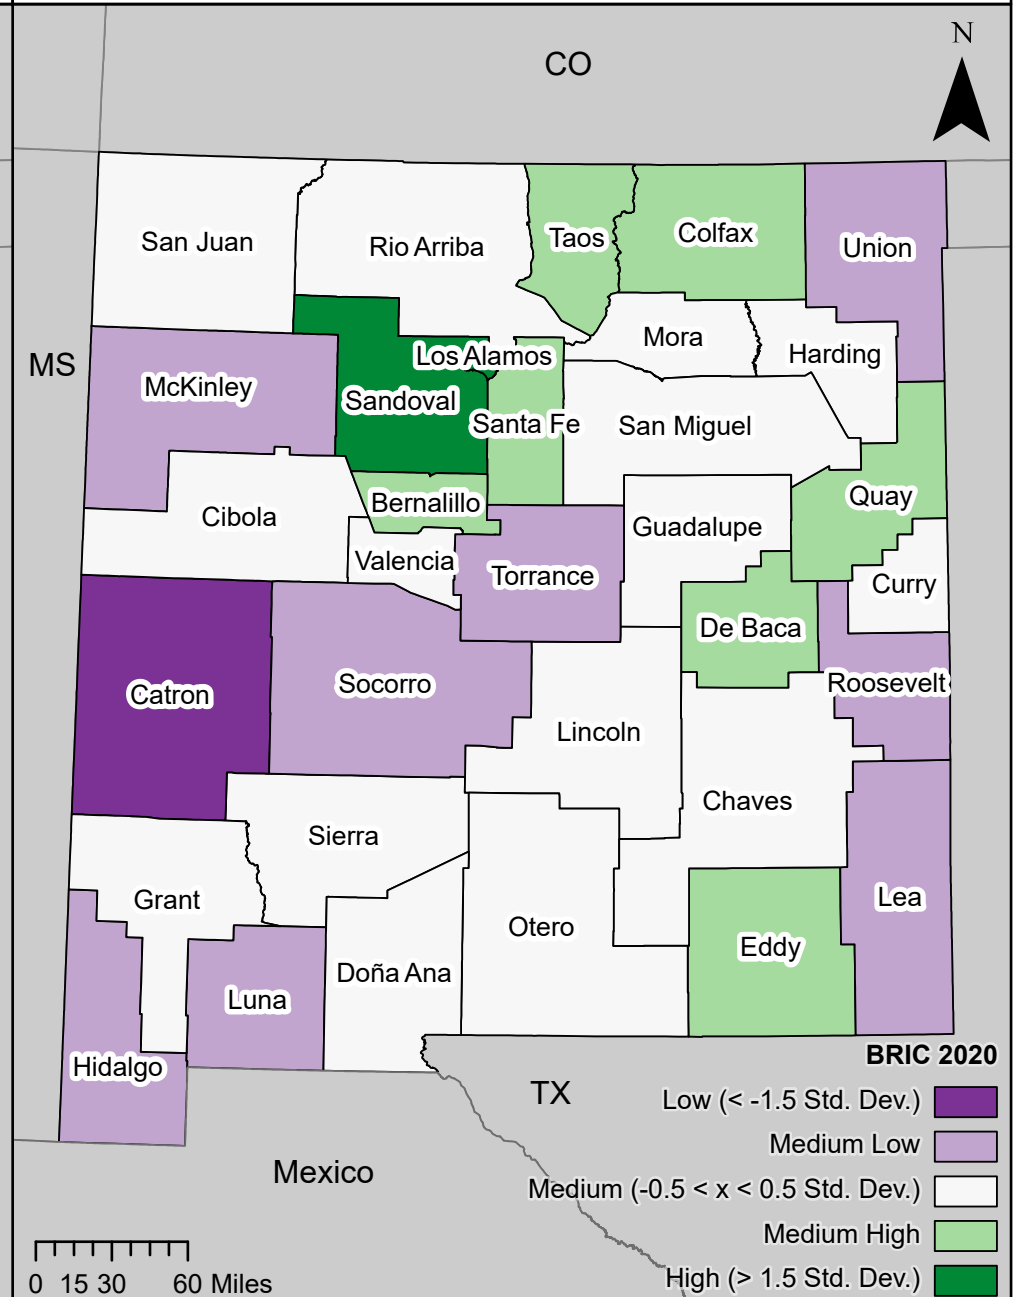

Community Resilience (2020) State of New Mexico

**Hazards Vulnerability &
Resilience Institute**
UNIVERSITY OF SOUTH CAROLINA

County Comparison within the Nation

County Comparison within the State

Baseline Resilience Indicators for Communities (BRIC) 2020

0 15 30 60 Miles