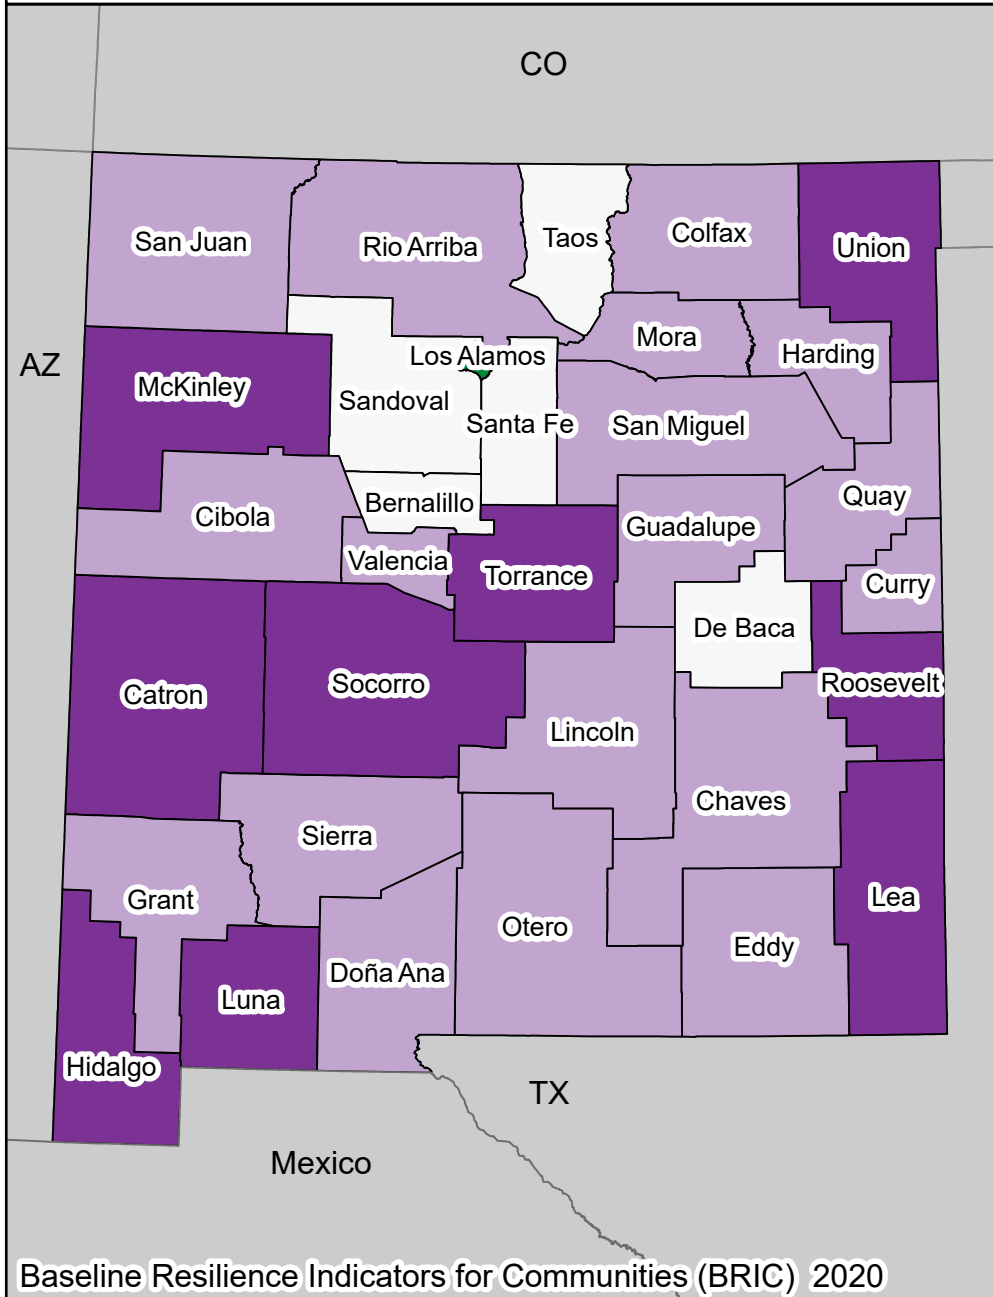

Community Resilience (2020) State of New Mexico

**Hazards Vulnerability &
Resilience Institute**
UNIVERSITY OF SOUTH CAROLINA

County Comparison within the Nation

County Comparison within the State

Baseline Resilience Indicators for Communities (BRIC) 2020

0 15 30 60 Miles