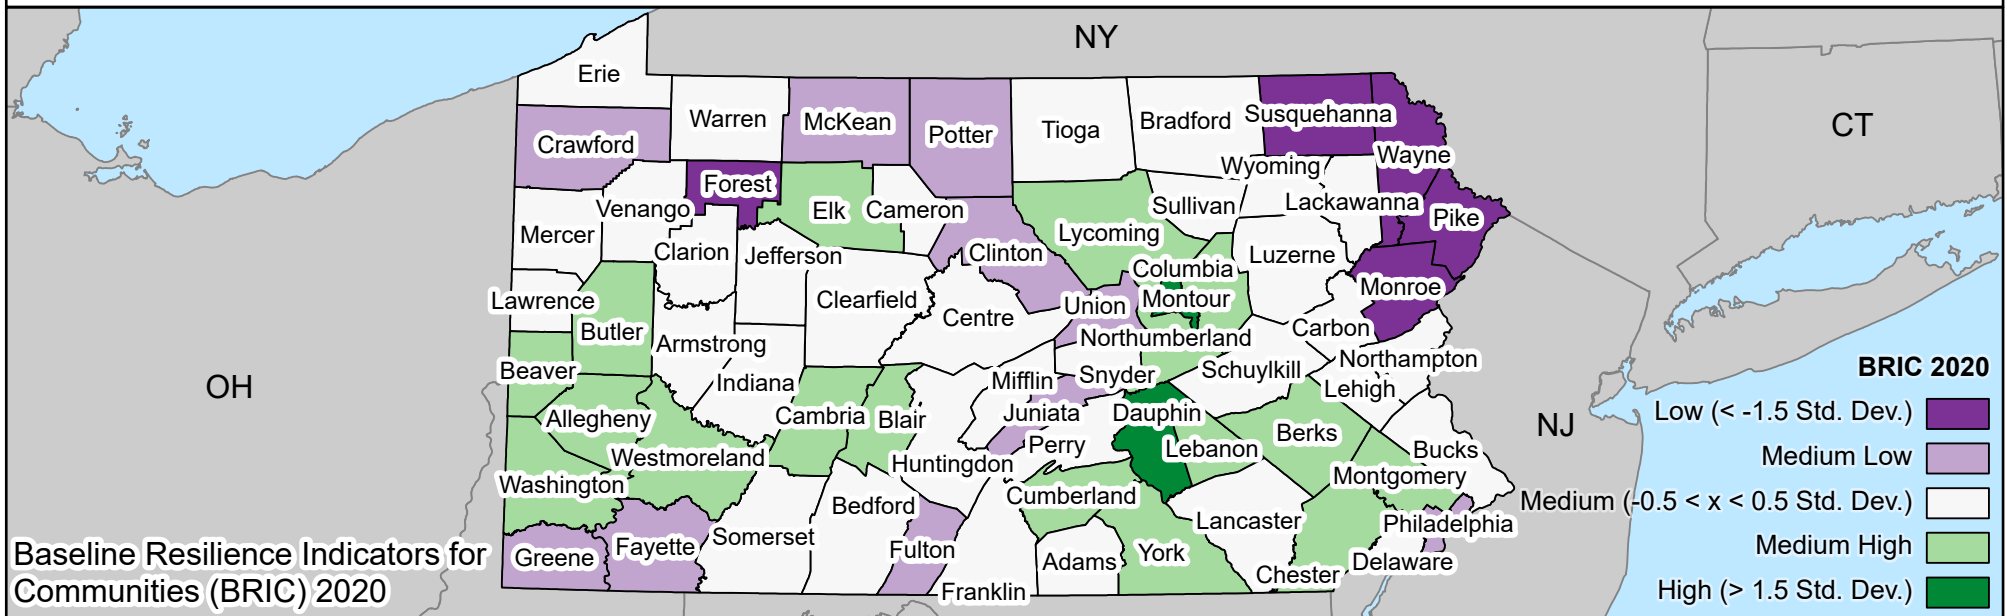

Community Resilience (2020) State of Pennsylvania

**Hazards Vulnerability &
Resilience Institute**
UNIVERSITY OF SOUTH CAROLINA

County Comparison within the Nation

County Comparison within the State

Baseline Resilience Indicators for
Communities (BRIC) 2020