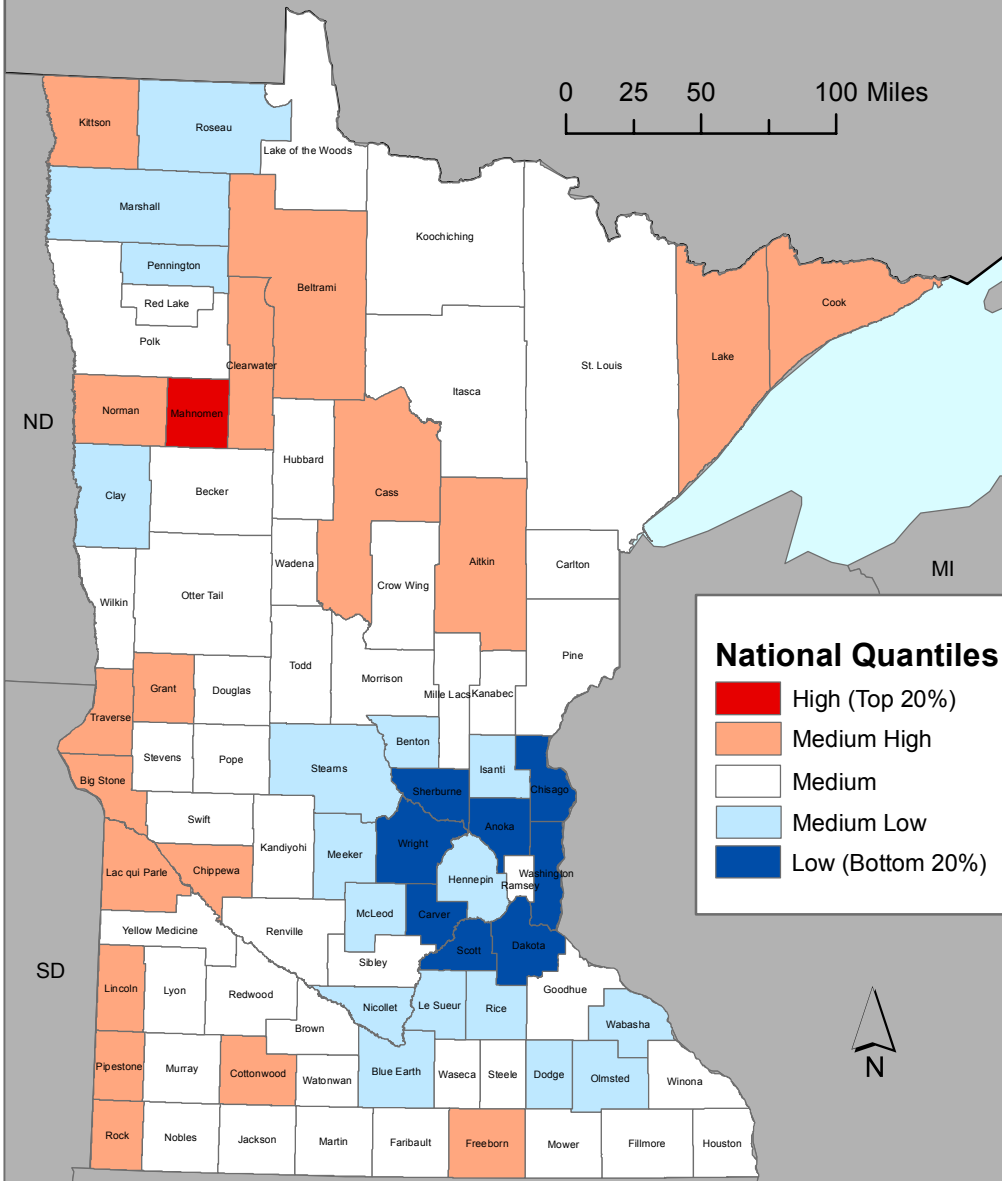

Social Vulnerability to Environmental Hazards

State of Minnesota

County Comparison Within the Nation

County Comparison within the State

Social Vulnerability Index 2010-2014

Based on American Community Survey 2010-2014, 5 Year Census Data Product - ACS 2010-2014