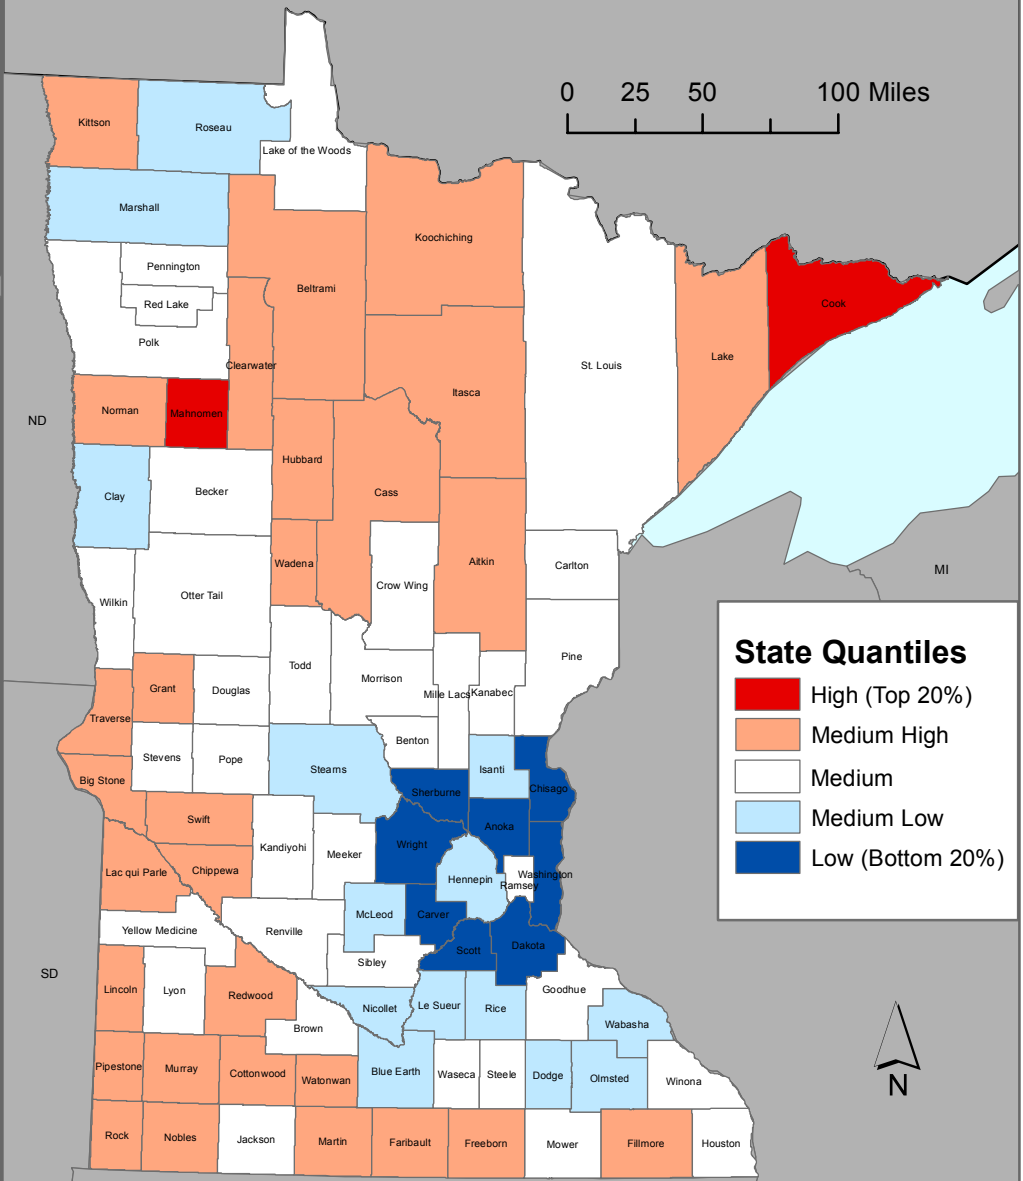

Social Vulnerability to Environmental Hazards

State of Minnesota

County Comparison Within the Nation

County Comparison within the State

Social Vulnerability Index 2010-2014

Based on American Community Survey 2010-2014, 5 Year Census Data Product - ACS 2010-2014